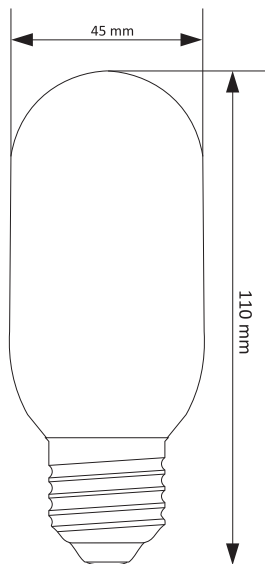

BG- LED лампа; EN - LED lamp; SRB- Sijalice LED; HR- LED žarulje; BIH Sijalice LED; SLO- LED svetila; HU- LED lámpa; RO- Becuri cu LED; GR- Λαμπτήρες LED; MK - LED светилка; SK - LED lampa; PL - Lampa LED; P - Lâmpada LED; IT - Lampada a LED

INCANDESCENT LED VINTAGE

■ Технически параметри:

Напрежение: ~230V

Честота: 50/60Hz

Мощност: 60W

Лумени: 210lm

Светлоизточник: –

Ъгъл на светене: 360°

Цветна температура: 2700K

Димируемост: Да

Индекс на цветопрдаване: Ra≥80

Живот на лампата: 3000 h

■ Приложение

- Само в подходящи осветителни тела
- Използва се в полилеи и други декоративни осветителни тела за създаване на красиви светлинни ефекти
- Подходящи са за декорация в жилищни сгради, хотели, ресторанти

■ Характеристика на лампите

- Елегантен дизайн, идеален за декоративни инсталации
- Много ниска консумация на енергия
- Незабавно 100% светлина, без време за загряване
- Лесна подмяна на класически конвенционални лампи
- Лампи без живак

WARM
WHITE
2700K

IP20