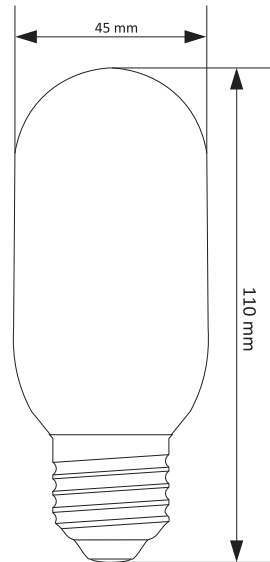

BG- LED лампа; **EN** - LED lamp; **SRB-** Sijalice LED; **HR-** LED žarulje; **BIH** Sijalice LED; **SLO-** LED svetila; **HU-** LED lámpa; **RO-** Becuri cu LED; **GR-** Λαμπτήρες LED; **MK** - LED светилка; **SK** - LED lampa; **PL** - Lampa LED; **P** - Lâmpada LED; **IT** - Lampada a LED

INCANDESCENT LED VINTAGE

■ TECHNICAL DATA

Voltage: ~230V
Frequency: 50/60Hz
Watt: 60W
Lumen: 210lm
Light source: –
Beam angle: 360°
Color temperature: 2700K
Dimmable: Yes
Color rendering index: Ra≥80
Life time: 3000 h

■ AREAS OF APPLICATION

- Domestic applications- especially where the lamps are visible
- General illumination
- Outdoor applications only in suitable luminaires
- Used in chandeliers and other decorative light fixtures to create beautiful light effects

■ PRODUCT FEATURES

- Elegant design- perfect for decorative installations
- Very low energy consumption
- Instant 100 % light, no warm-up time
- Easy replacement of classic conventional lamps
- Environmentally friendly: contains no mercury or other hazardous substance

IP20